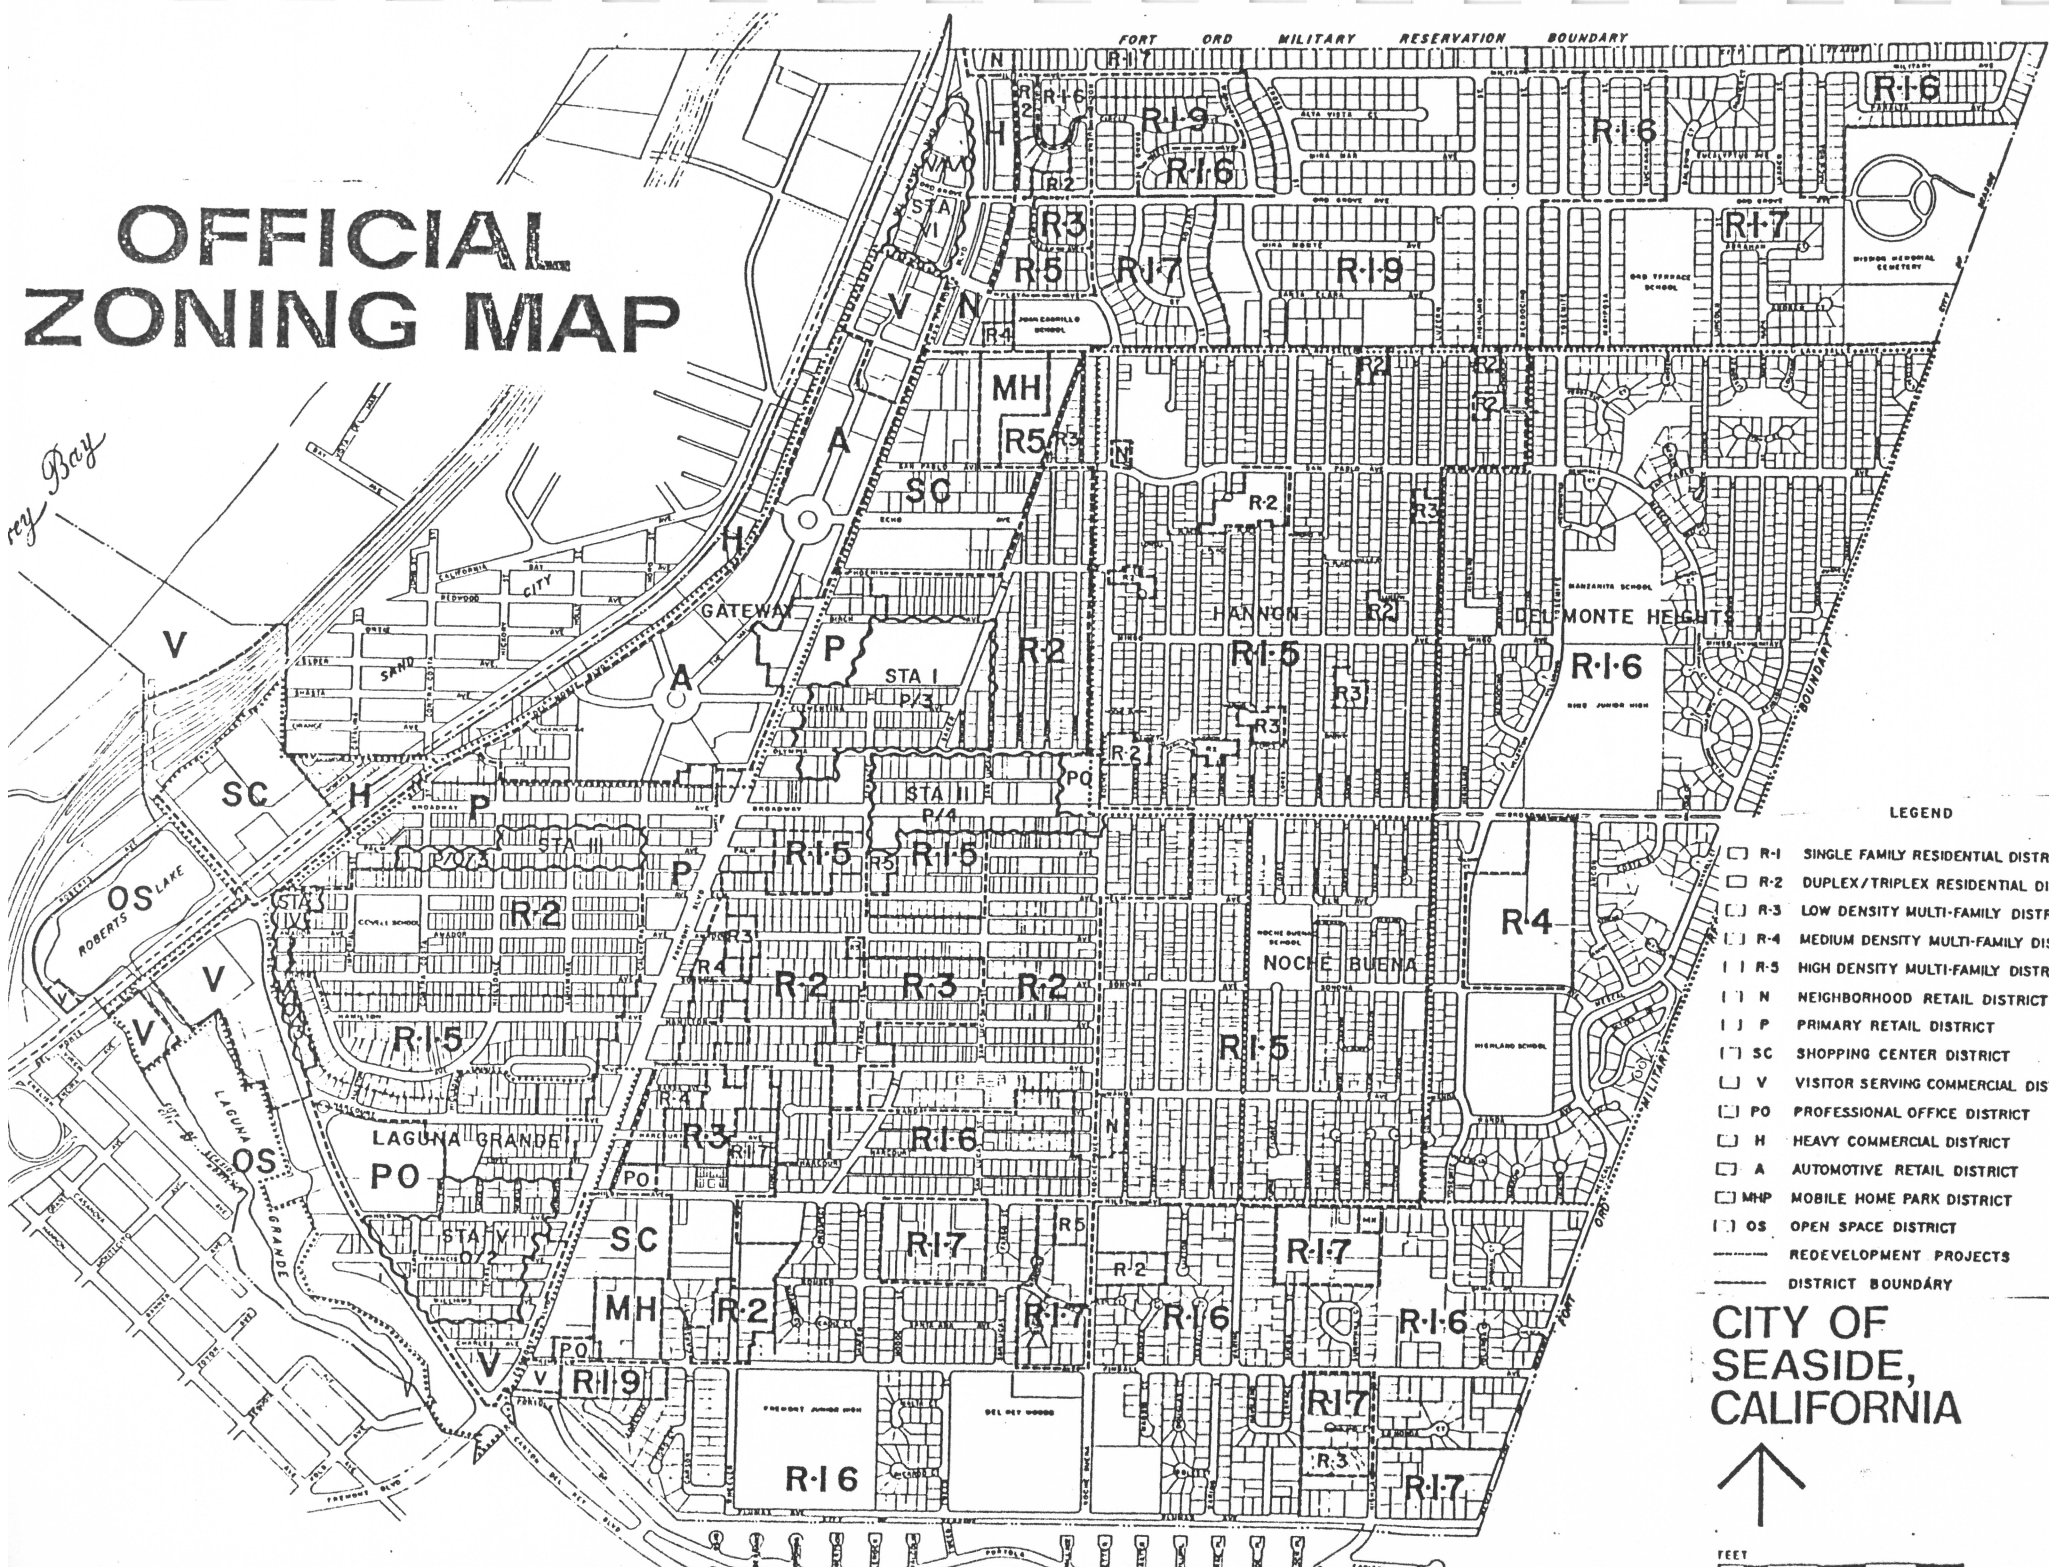

OFFICIAL ZONING MAP

Key Bay

LEGEND

- R-1 SINGLE FAMILY RESIDENTIAL DISTRICT
- R-2 DUPLEX/TRIPLEX RESIDENTIAL DISTRICT
- R-3 LOW DENSITY MULTI-FAMILY DISTRICT
- R-4 MEDIUM DENSITY MULTI-FAMILY DISTRICT
- R-5 HIGH DENSITY MULTI-FAMILY DISTRICT
- N NEIGHBORHOOD RETAIL DISTRICT
- P PRIMARY RETAIL DISTRICT
- SC SHOPPING CENTER DISTRICT
- V VISITOR SERVING COMMERCIAL DISTRICT
- PO PROFESSIONAL OFFICE DISTRICT
- H HEAVY COMMERCIAL DISTRICT
- A AUTOMOTIVE RETAIL DISTRICT
- MHP MOBILE HOME PARK DISTRICT
- OS OPEN SPACE DISTRICT
- REDEVELOPMENT PROJECTS
- DISTRICT BOUNDARY

CITY OF SEASIDE, CALIFORNIA

FEET